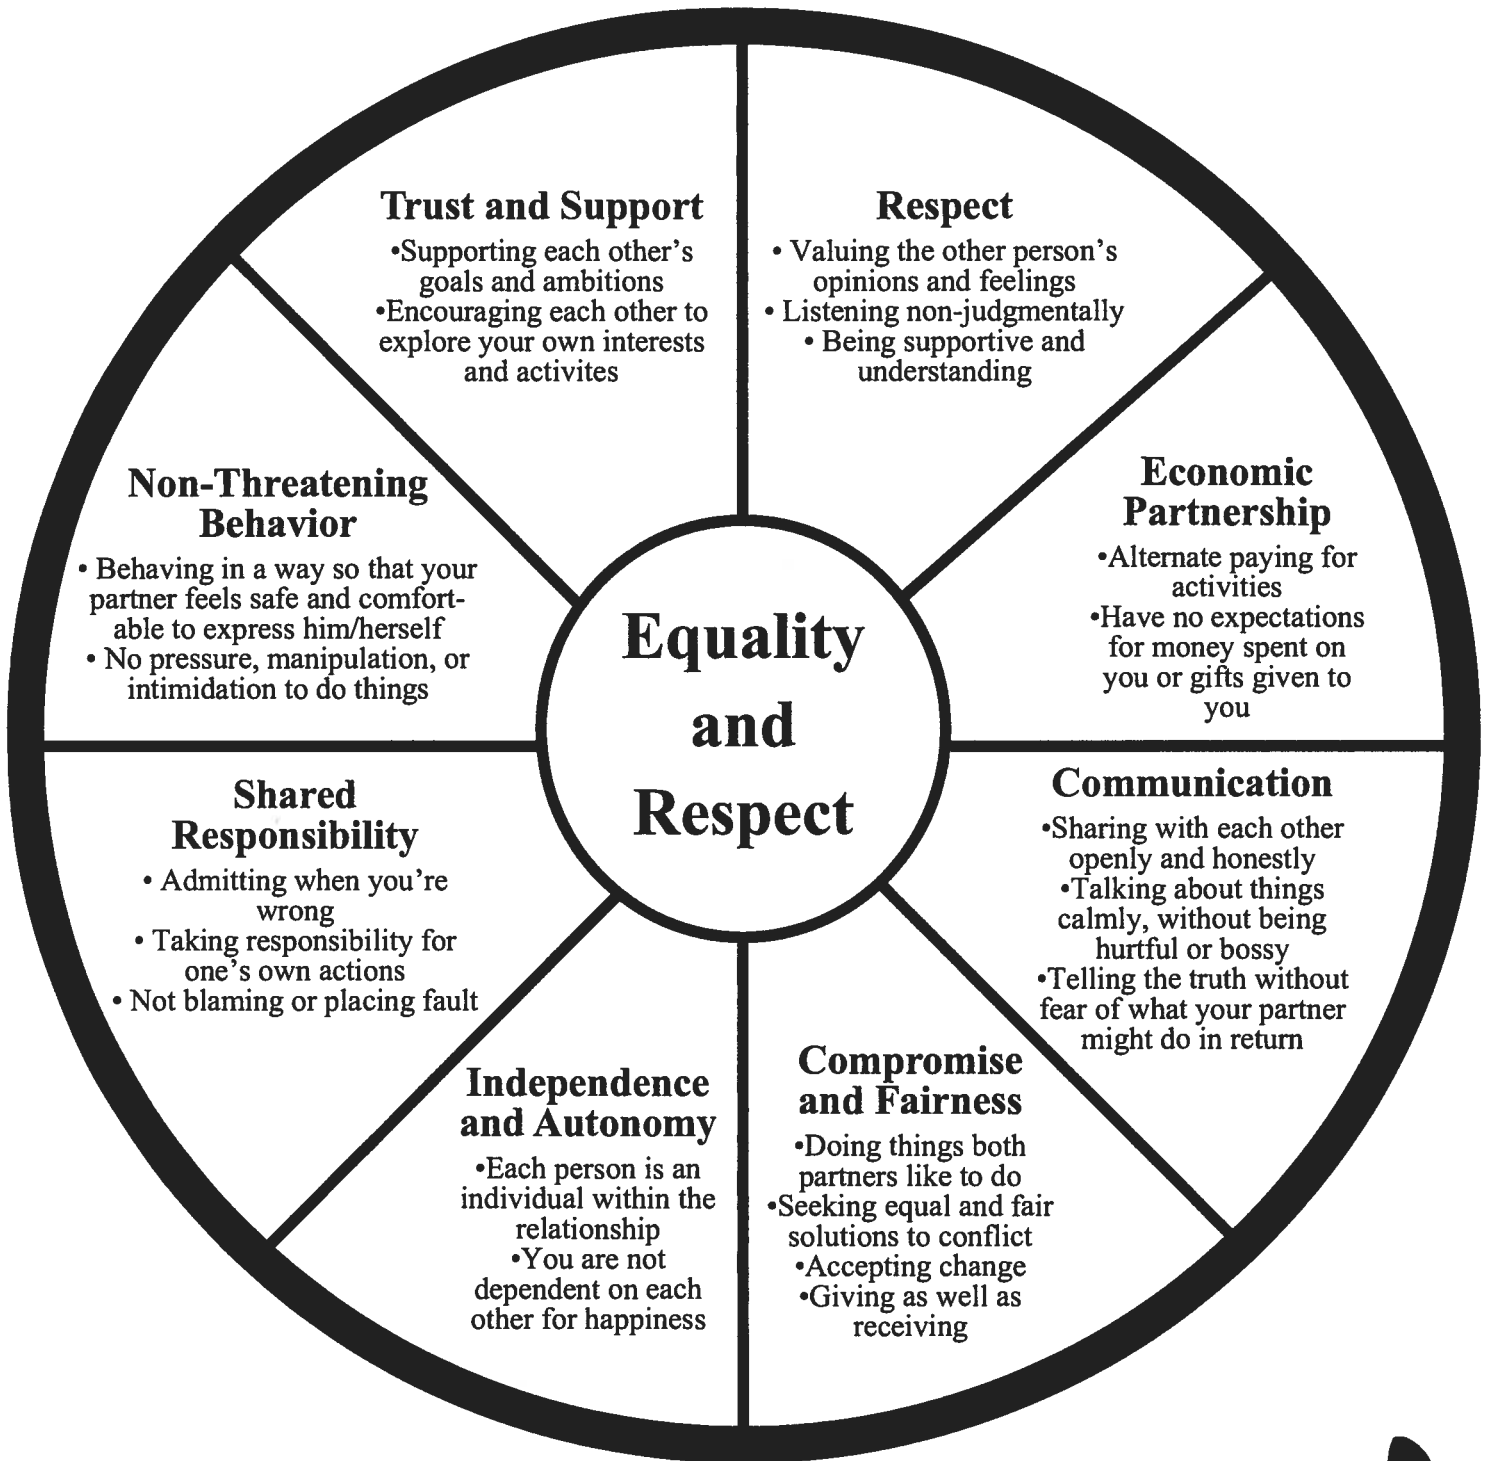

Teen Dating Equality and Respect Wheel

**Adapted from the Duluth Power and Control Wheel Model*